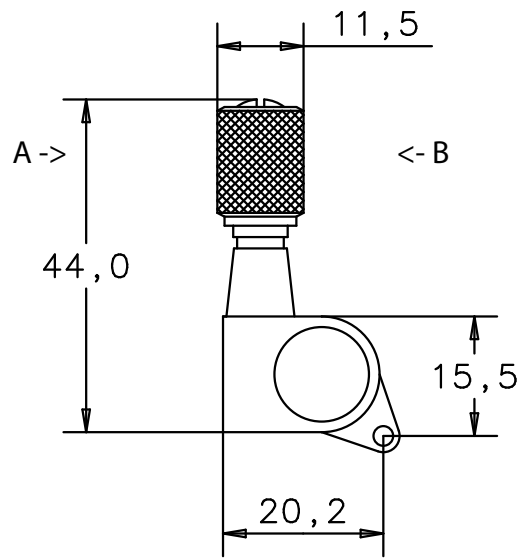

Gitarren Mechanik - M6 Rändelknopf (TypJ)  
 Guitar Machine Head - M6 knurled button (type J)

Draufsicht top view  
 linke Mechanik left machine head

Untersicht bottom view

Vorderansicht front view

Rückansicht back view

rechte Mechanik right machine head

Ansicht A view A

Ansicht B view B

alle Maße in [mm] / all measures in [mm]