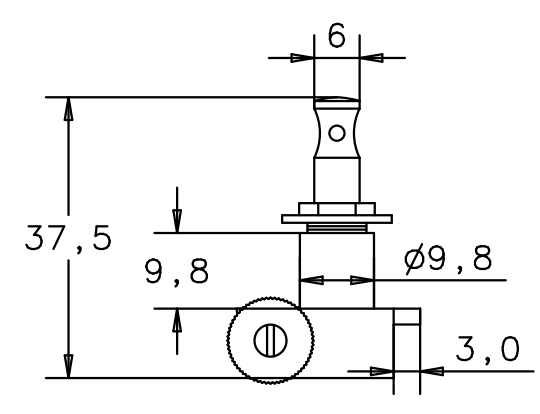

Gitarren Mechanik - M6 Rändelknopf (TypJ)  
 Guitar Machine Head - M6 knurled button (type J)

Draufsicht top view  
 linke Mechanik left machine head

Untersicht bottom view

Vorderansicht front view

Rückansicht back view

rechte Mechanik right machine head

Ansicht A view A

Ansicht B view B

alle Maße in [mm] / all measures in [mm]