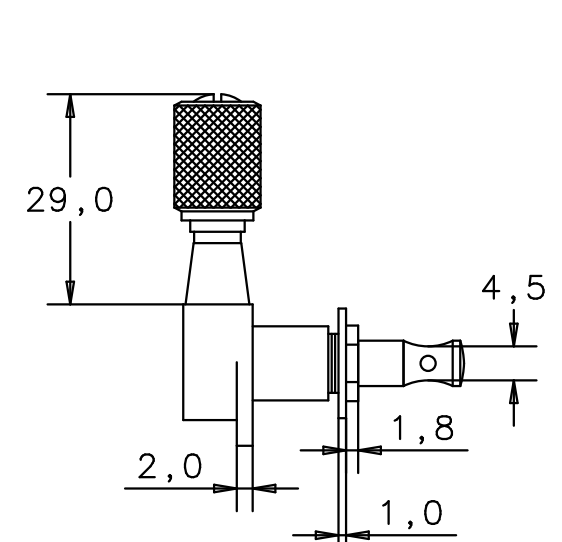

Gitarren Mechanik - M6 Rändelknopf (TypJ)  
 Guitar Machine Head - M6 knurled button (type J)

Draufsicht top view  
 linke Mechanik left machine head

Untersicht bottom view

Vorderansicht front view

Rückansicht back view

rechte Mechanik right machine head

Ansicht A view A

Ansicht B view B

alle Maße in [mm] / all measures in [mm]