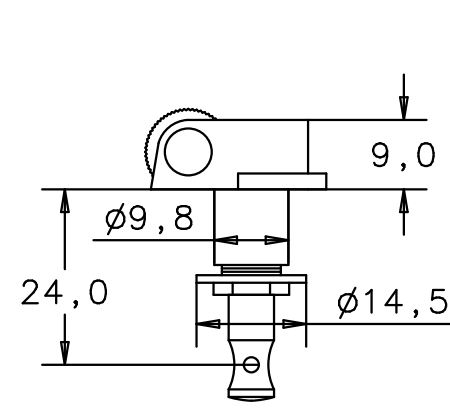

Gitarren Mechanik - M6 Rändelknopf (TypJ)  
 Guitar Machine Head - M6 knurled button (type J)

Draufsicht top view  
 linke Mechanik left machine head

Untersicht bottom view

Vorderansicht front view

Rückansicht back view

rechte Mechanik right machine head

Ansicht A view A

Ansicht B view B

alle Maße in [mm] / all measures in [mm]