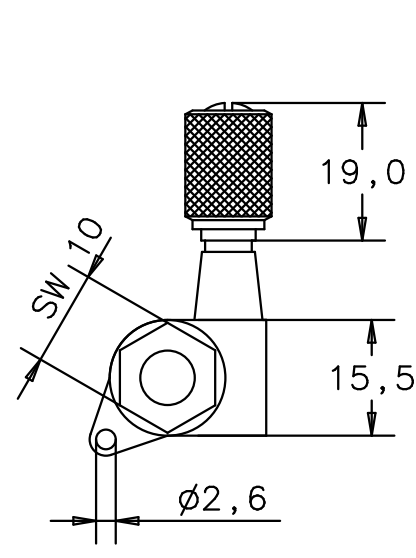

Gitarren Mechanik - M6 Rändelknopf (TypJ)  
 Guitar Machine Head - M6 knurled button (type J)

Draufsicht top view  
 linke Mechanik left machine head

Untersicht bottom view

Vorderansicht front view

Rückansicht back view

rechte Mechanik right machine head

Ansicht A view A

Ansicht B view B

alle Maße in [mm] / all measures in [mm]