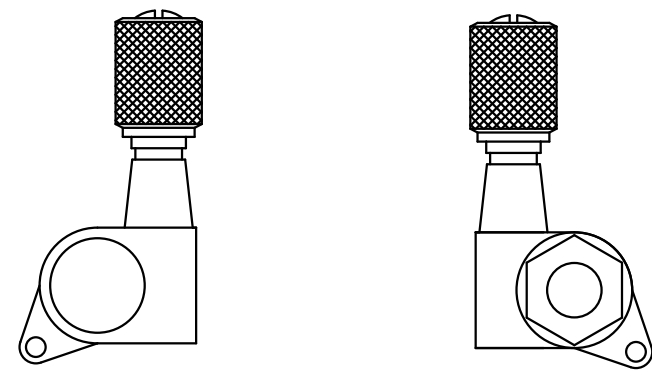

Gitarren Mechanik - M6 Rändelknopf (TypJ)  
 Guitar Machine Head - M6 knurled button (type J)

Draufsicht top view  
 linke Mechanik left machine head

Untersicht bottom view

Vorderansicht front view

Rückansicht back view

rechte Mechanik right machine head

Ansicht A view A

Ansicht B view B

alle Maße in [mm] / all measures in [mm]