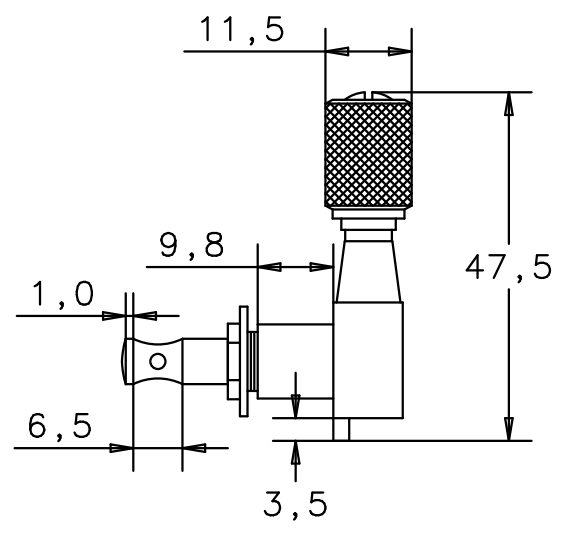

Gitarren Mechanik - M6 Rändelknopf (TypJ)  
 Guitar Machine Head - M6 knurled button (type J)

Draufsicht top view  
 linke Mechanik left machine head

Untersicht bottom view

Vorderansicht front view

Rückansicht back view

rechte Mechanik right machine head

Ansicht A view A

Ansicht B view B

alle Maße in [mm] / all measures in [mm]